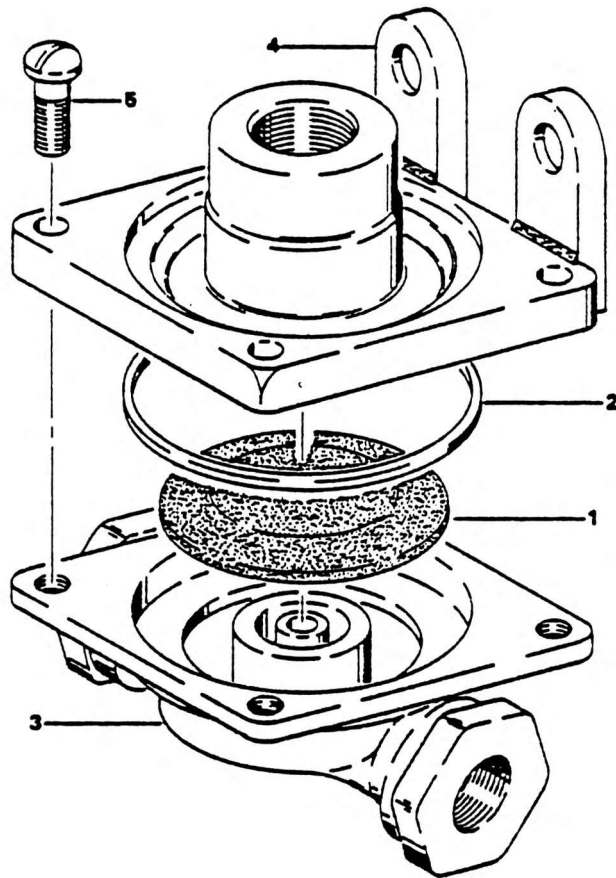

VALVE ASSEMBLY RELEASE

NO.	PART NO.	QTY.	DESCRIPTION	NO.	PART NO.	QTY.	DESCRIPTION
-	7-926-990158	-	Complete Assembly				
*	9-752-990124	-	Repair Kit				
1 *	8775973	1	Diaphragm				
2 *	8775974	1	Ring				
3	8775975	1	Body Valve (Lower)				
4	8775976	1	Body Valve (Upper)				
5	8775977	4	Sensor Unit (Screws)				